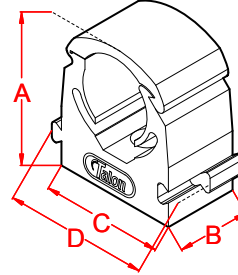

The Talon Flexi Clip Range

Code: TS14
12.7-14 mm
Hinged Clip

DIM A = 28.1 mm
DIM B = 15 mm
DIM C = 24 mm
DIM D = 28.5 mm

Code: TS16
16 mm
Hinged Clip

DIM A = 30 mm
DIM B = 15 mm
DIM C = 25 mm
DIM D = 29.5 mm

Code: TS20
19-21 mm
Hinged Clip

DIM A = 35.85 mm
DIM B = 15 mm
DIM C = 32 mm
DIM D = 36.5 mm

Code: TS25
25-27.4 mm
Hinged Clip

DIM A = 43 mm
DIM B = 15 mm
DIM C = 40 mm
DIM D = 44.5 mm

Code: TS35
31.8-35 mm
Hinged Clip

DIM A = 51.65 mm
DIM B = 15 mm
DIM C = 50 mm
DIM D = 54.5 mm

General information

Standard colour: TBC
(other colours available on request)

Standard bag quantity: TBC

Typical fixing method: Size 10 countersunk screw with Talon red wall plug