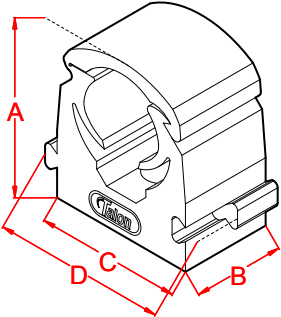

The Talon Flexi Clip Range

Code: TS14
12.7-14 mm
Hinged Clip

DIM A = 28.1 mm
DIM B = 15 mm
DIM C = 24 mm
DIM D = 28.5 mm

Code: TS16
16 mm
Hinged Clip

DIM A = 30 mm
DIM B = 15 mm
DIM C = 25 mm
DIM D = 29.5 mm

Code: TS20
19-21 mm
Hinged Clip

DIM A = 35.85 mm
DIM B = 15 mm
DIM C = 32 mm
DIM D = 36.5 mm

Code: TS25
25-27.4 mm
Hinged Clip

DIM A = 43 mm
DIM B = 15 mm
DIM C = 40 mm
DIM D = 44.5 mm

Code: TS35
31.8-35 mm
Hinged Clip

DIM A = 51.65 mm
DIM B = 15 mm
DIM C = 50 mm
DIM D = 54.5 mm

General information

Standard colour: TBC
(other colours available on request)

Standard bag quantity: TBC

Typical fixing method: Size 10 countersunk screw with Talon red wall plug