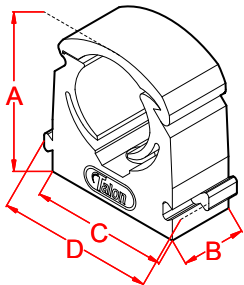

The Talon Flexi Clip Range

Code: TS14
12.7-14 mm
Hinged Clip

DIM A = 28.1 mm
DIM B = 15 mm
DIM C = 24 mm
DIM D = 28.5 mm

Code: TS16
16 mm
Hinged Clip

DIM A = 30 mm
DIM B = 15 mm
DIM C = 25 mm
DIM D = 29.5 mm

Code: TS20
19-21 mm
Hinged Clip

DIM A = 35.85 mm
DIM B = 15 mm
DIM C = 32 mm
DIM D = 36.5 mm

Code: TS25
25-27.4 mm
Hinged Clip

DIM A = 43 mm
DIM B = 15 mm
DIM C = 40 mm
DIM D = 44.5 mm

Code: TS35
31.8-35 mm
Hinged Clip

DIM A = 51.65 mm
DIM B = 15 mm
DIM C = 50 mm
DIM D = 54.5 mm

General information

Standard colour: TBC
(other colours available on request)

Standard bag quantity: TBC

Typical fixing method: Size 10 countersunk screw with Talon red wall plug