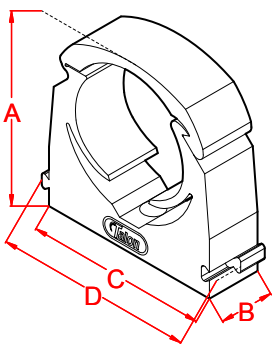

The Talon Flexi Clip Range

Code: TS14
12.7-14 mm
Hinged Clip

DIM A = 28.1 mm
DIM B = 15 mm
DIM C = 24 mm
DIM D = 28.5 mm

Code: TS16
16 mm
Hinged Clip

DIM A = 30 mm
DIM B = 15 mm
DIM C = 25 mm
DIM D = 29.5 mm

Code: TS20
19-21 mm
Hinged Clip

DIM A = 35.85 mm
DIM B = 15 mm
DIM C = 32 mm
DIM D = 36.5 mm

Code: TS25
25-27.4 mm
Hinged Clip

DIM A = 43 mm
DIM B = 15 mm
DIM C = 40 mm
DIM D = 44.5 mm

Code: TS35
31.8-35 mm
Hinged Clip

DIM A = 51.65 mm
DIM B = 15 mm
DIM C = 50 mm
DIM D = 54.5 mm

General information

Standard colour: TBC
(other colours available on request)

Standard bag quantity: TBC

Typical fixing method: Size 10 countersunk screw with Talon red wall plug