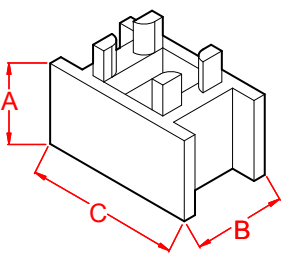

The Talon Flexi Clip Range

Code: TS14
12.7-14 mm
Hinged Clip

DIM A = 28.1 mm
DIM B = 15 mm
DIM C = 24 mm
DIM D = 28.5 mm

Code: TS16
16 mm
Hinged Clip

DIM A = 30 mm
DIM B = 15 mm
DIM C = 25 mm
DIM D = 29.5 mm

Code: TS20
19-21 mm
Hinged Clip

DIM A = 35.85 mm
DIM B = 15 mm
DIM C = 32 mm
DIM D = 36.5 mm

Code: TS25
25-27.4 mm
Hinged Clip

DIM A = 43 mm
DIM B = 15 mm
DIM C = 40 mm
DIM D = 44.5 mm

Code: TS35
31.8-35 mm
Hinged Clip

DIM A = 51.65 mm
DIM B = 15 mm
DIM C = 50 mm
DIM D = 54.5 mm

General information

Standard colour: TBC
(other colours available on request)

Standard bag quantity: TBC

Typical fixing method: Size 10 countersunk screw with Talon red wall plug