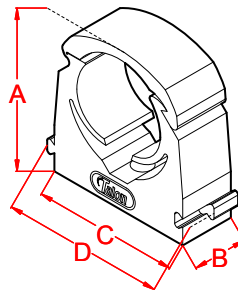

The Talon Flexi Clip Range

Code: TS14
12.7-14 mm
Hinged Clip

DIM A = 28.1 mm
DIM B = 15 mm
DIM C = 24 mm
DIM D = 28.5 mm

Code: TS16
16 mm
Hinged Clip

DIM A = 30 mm
DIM B = 15 mm
DIM C = 25 mm
DIM D = 29.5 mm

Code: TS20
19-21 mm
Hinged Clip

DIM A = 35.85 mm
DIM B = 15 mm
DIM C = 32 mm
DIM D = 36.5 mm

Code: TS25
25-27.4 mm
Hinged Clip

DIM A = 43 mm
DIM B = 15 mm
DIM C = 40 mm
DIM D = 44.5 mm

Code: TS35
31.8-35 mm
Hinged Clip

DIM A = 51.65 mm
DIM B = 15 mm
DIM C = 50 mm
DIM D = 54.5 mm

General information

Standard colour: TBC
(other colours available on request)

Standard bag quantity: TBC

Typical fixing method: Size 10 countersunk screw with Talon red wall plug