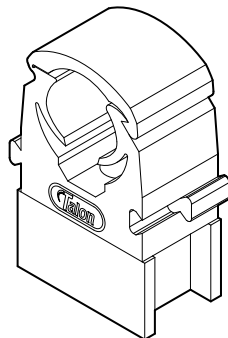

The Talon Flexi Clip Range

Code: TS14
12.7-14 mm
Hinged Clip

DIM A = 28.1 mm
DIM B = 15 mm
DIM C = 24 mm
DIM D = 28.5 mm

Code: TS16
16 mm
Hinged Clip

DIM A = 30 mm
DIM B = 15 mm
DIM C = 25 mm
DIM D = 29.5 mm

Code: TS20
19-21 mm
Hinged Clip

DIM A = 35.85 mm
DIM B = 15 mm
DIM C = 32 mm
DIM D = 36.5 mm

Code: TS25
25-27.4 mm
Hinged Clip

DIM A = 43 mm
DIM B = 15 mm
DIM C = 40 mm
DIM D = 44.5 mm

Code: TS35
31.8-35 mm
Hinged Clip

DIM A = 51.65 mm
DIM B = 15 mm
DIM C = 50 mm
DIM D = 54.5 mm

General information

Standard colour: TBC
(other colours available on request)

Standard bag quantity: TBC

Typical fixing method: Size 10 countersunk screw with Talon red wall plug