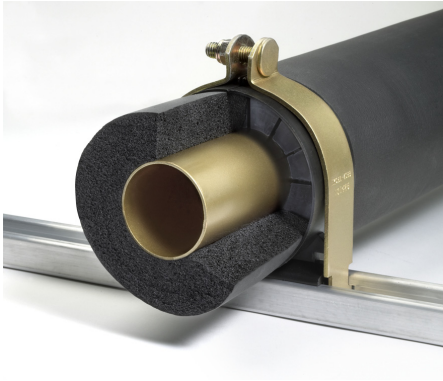

# Klo-Shure - Series 7

### Klo-Shure® - Series 7

Klo-Shure® eliminates having to double-wrap, glue and tape the insulation on strut-mounted clamps. Klo-Shure® insulation coupling reduces the time required to insulate copper tubing used for refrigerant lines. The patented clamp allows sections of closed-cell insulation to be secured at fixing points.

#### Features

- Reduces installation time
- Provides complete vapour barrier without gluing or taping
- Improves finished appearance
- Insulation wall thicknesses – 3/8", 1/2", 3/4" and 1"
- Pipe diameters from 1/4" up to 4-1/8"
- Manufactured by Hydra-Zorb