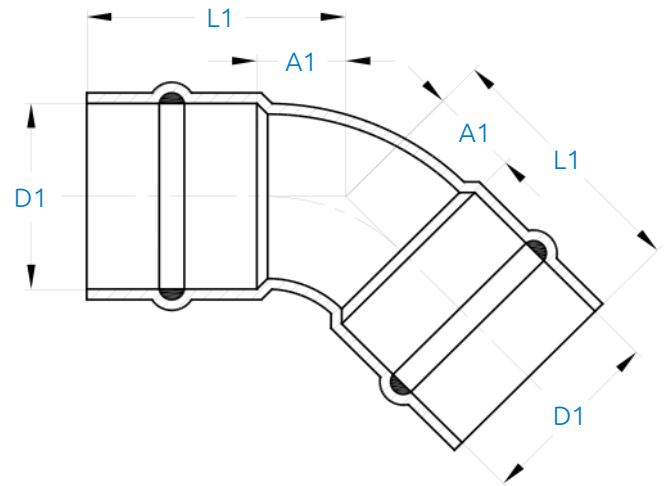

Solder Ring 45° Elbow SRF 11

Features & Benefits

- Pre-soldered capillary fitting
- Suitable for standard metric copper pipes
- WRAS Approved
- Material Cu-DHP / TP2 / CW024A / C12200
- Conforms to BS EN 1254-1:1998

Versions and Products Codes

STOCK NO.	SIZE D1	L1	A1
30331	15	19	6
30332	22	26	8
30333	28	31	10
30334	35	37	11
30335	42	44	13
30336	54	55	18